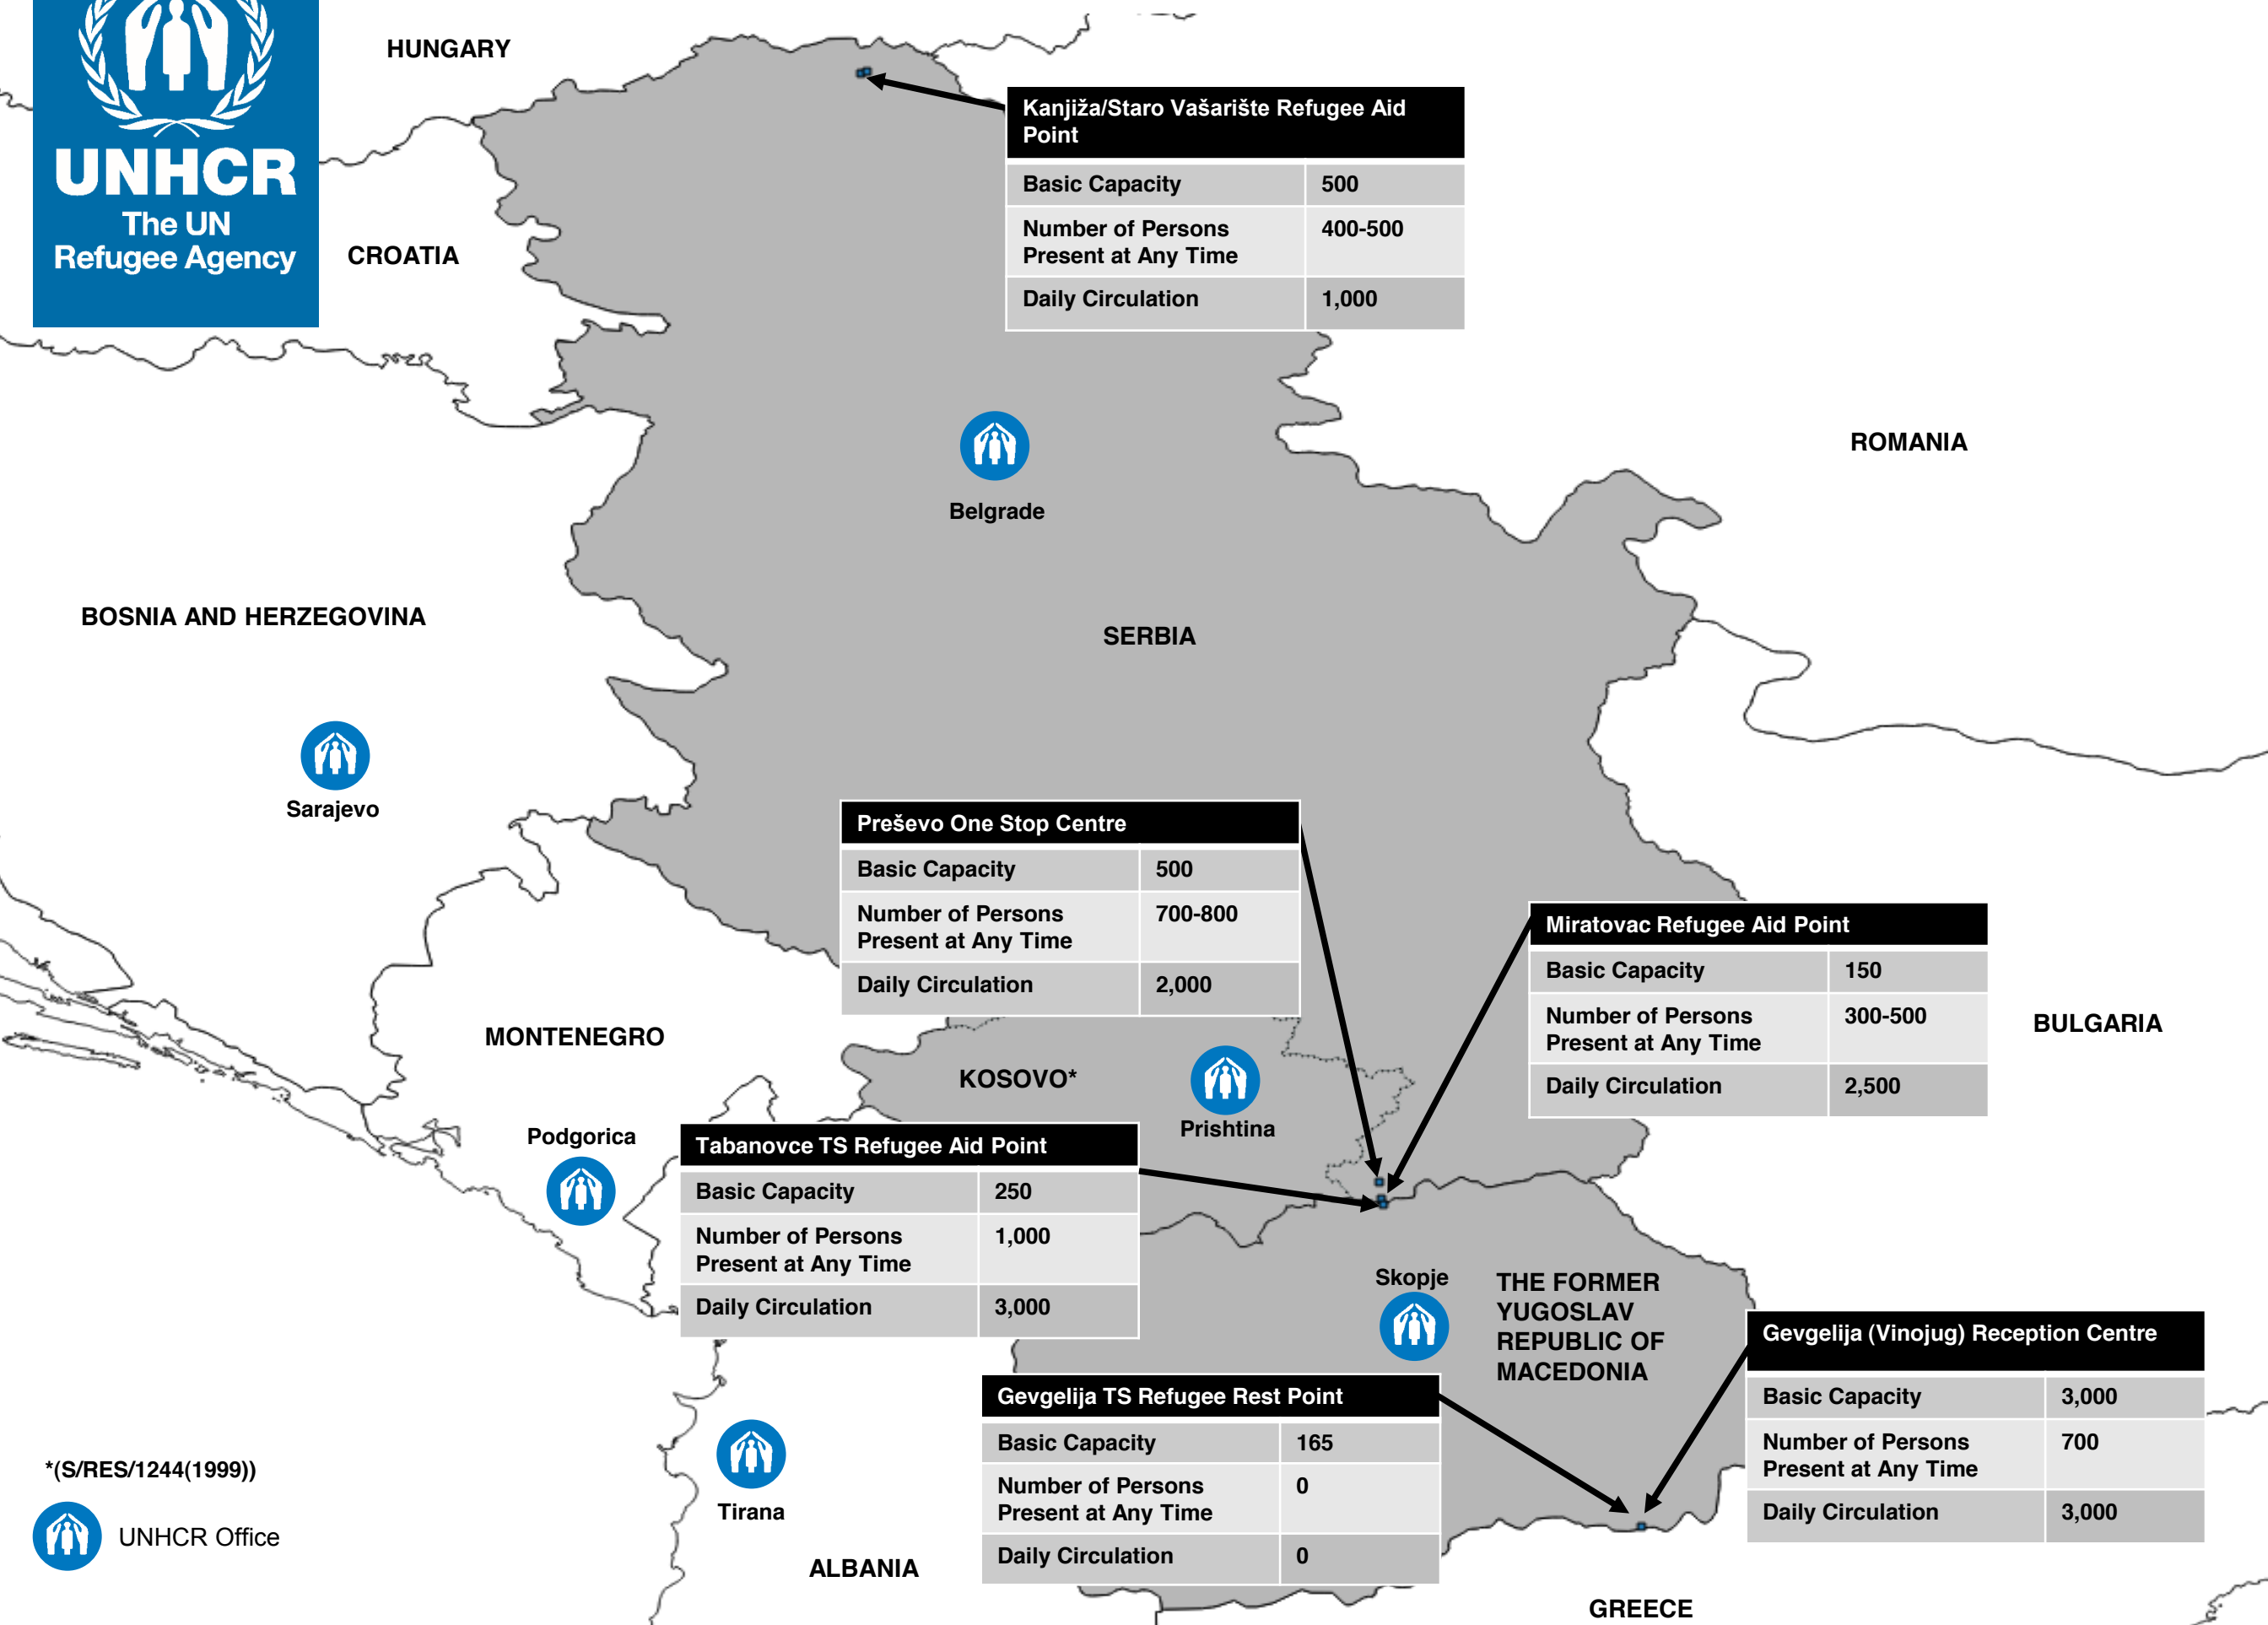

# Capacity snapshot (The former Yugoslav Republic of Macedonia and Serbia, 30 August 2015)

Kanjiža/Staro Vašarište Refugee Aid Point	
Basic Capacity	500
Number of Persons Present at Any Time	400-500
Daily Circulation	1,000

Preševo One Stop Centre	
Basic Capacity	500
Number of Persons Present at Any Time	700-800
Daily Circulation	2,000

Miratovac Refugee Aid Point	
Basic Capacity	150
Number of Persons Present at Any Time	300-500
Daily Circulation	2,500

Tabanovce TS Refugee Aid Point	
Basic Capacity	250
Number of Persons Present at Any Time	1,000
Daily Circulation	3,000

Gevgelija TS Refugee Rest Point	
Basic Capacity	165
Number of Persons Present at Any Time	0
Daily Circulation	0

Gevgelija (Vinojug) Reception Centre	
Basic Capacity	3,000
Number of Persons Present at Any Time	700
Daily Circulation	3,000

\*(S/RES/1244(1999))  
 UNHCR Office